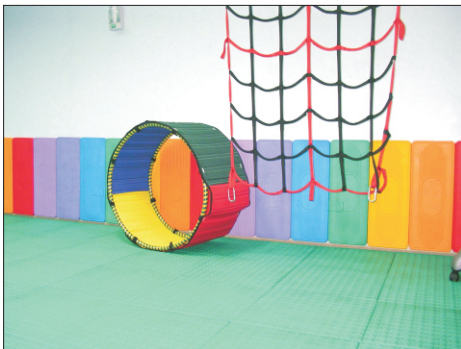

Copyright BoingSafety

136 Walker Street, Atlanta GA 30313
TEL: 404-521-9054 ORDER 800-477-6434 FAX: 404-222-8366
www.BoingSafety.com info@BoingSafety.com